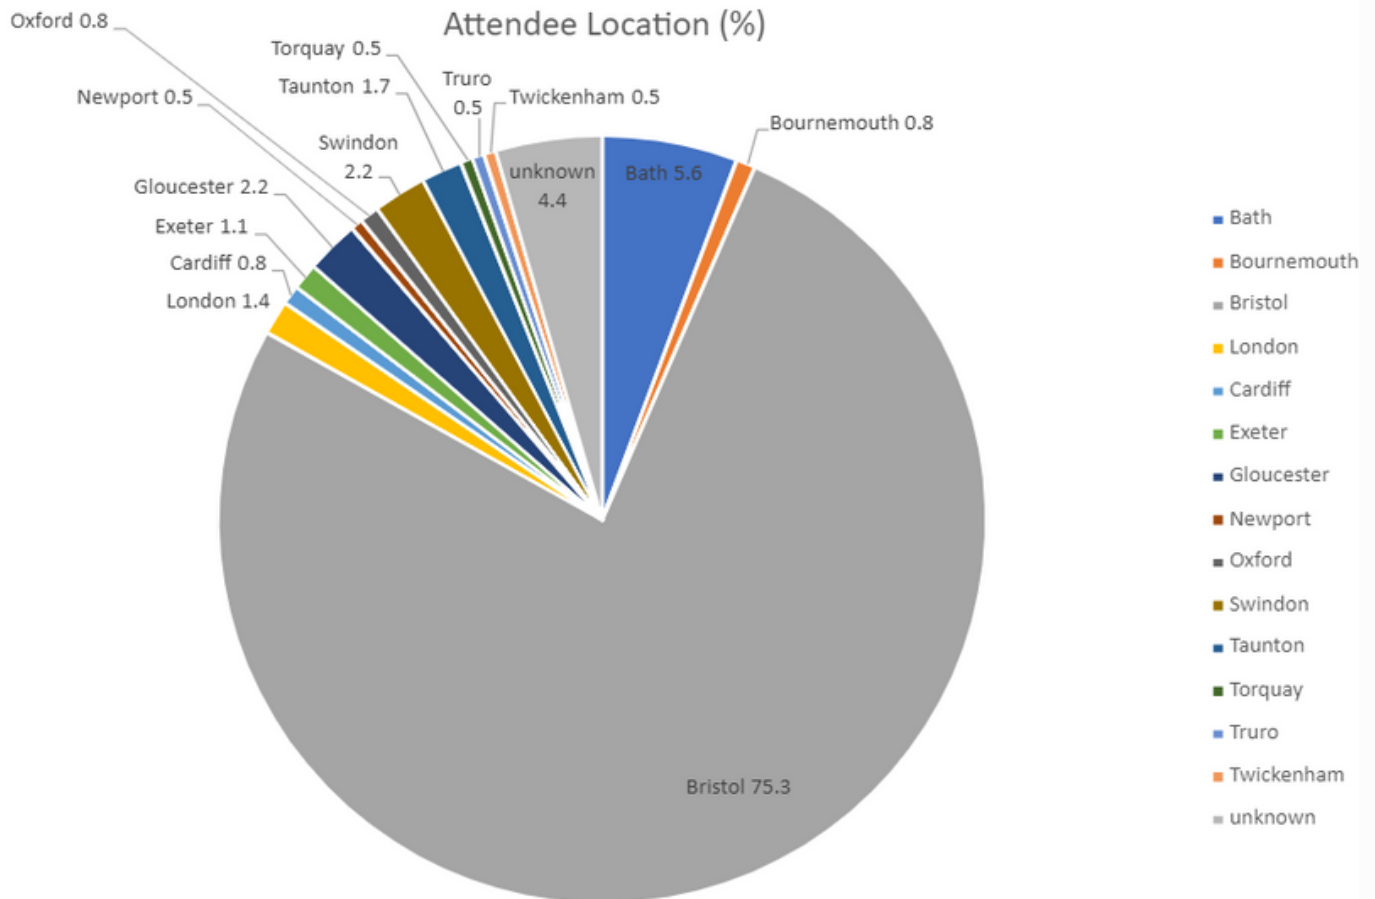

EXHIBITION EVENTBRITE DATA (DEMOGRAPHICS)

EXHIBITION EVENTBRITE DATA (DEMOGRAPHICS)

EXHIBITION EVENTBRITE DATA (DEMOGRAPHICS)

Some places were in attendance but at less than 0.5% so have not been included in the pie chart.

These are: Birmingham, Derby, Dorchester, Inverness, Leicester, Peterborough, Plymouth, Reading, Southampton, Southend-On-Sea and Swansea.