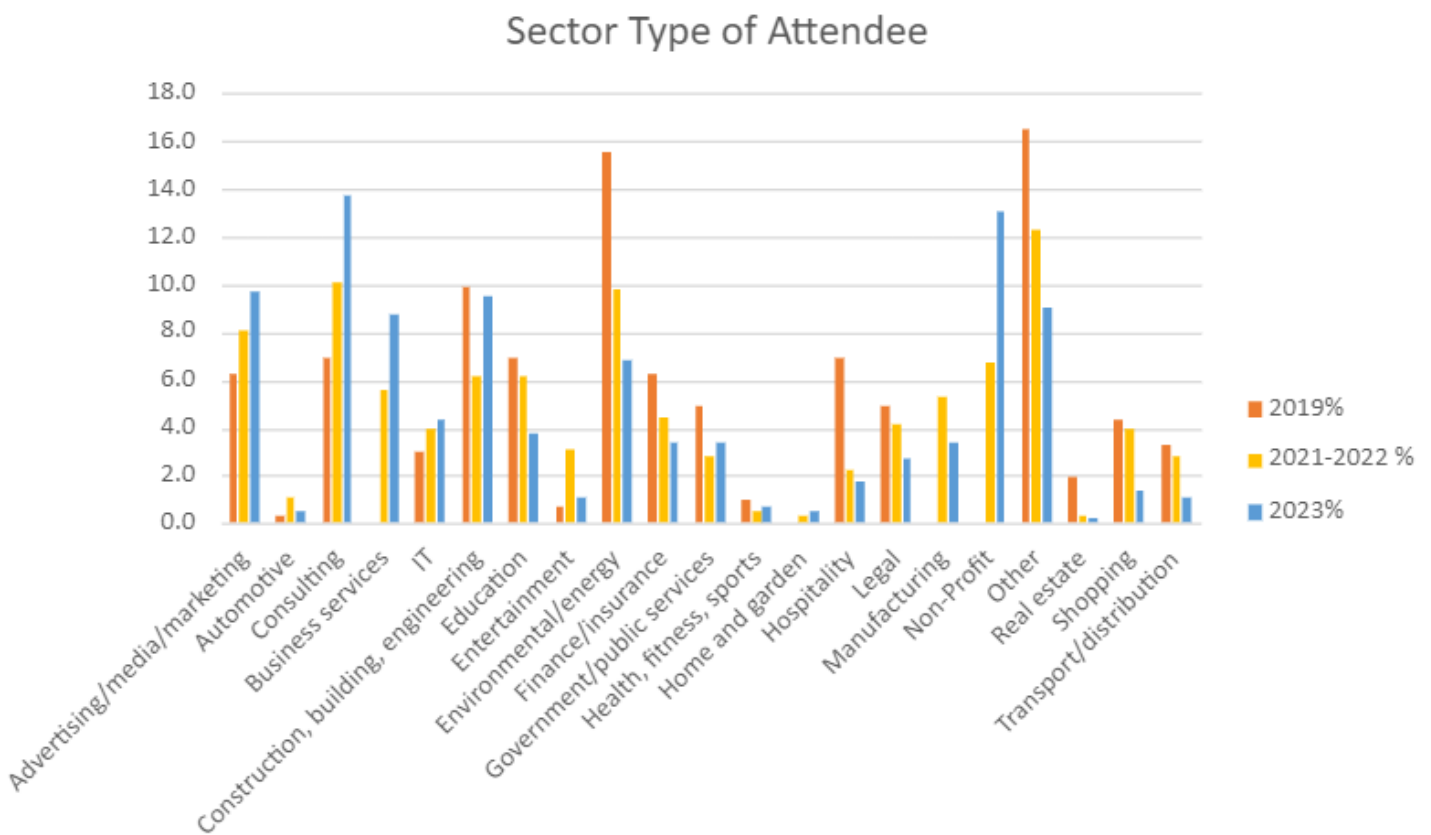

EXHIBITION EVENTBRITE DATA (DEMOGRAPHICS)

EXHIBITION EVENTBRITE DATA (DEMOGRAPHICS)

EXHIBITION EVENTBRITE DATA (DEMOGRAPHICS)

Some places were in attendance but at less than 0.5% so have not been included in the pie chart.

These are: Birmingham, Derby, Dorchester, Inverness, Leicester, Peterborough, Plymouth, Reading, Southampton, Southend-On-Sea and Swansea.